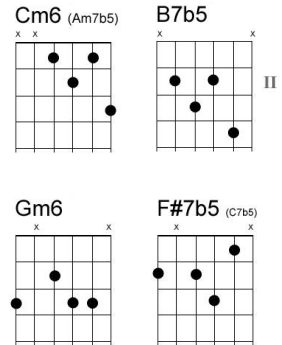

# Any Time

by Herbert Happy Lawson (1921)

(D F#7b5) **B7 B7** **E7 E7** (E7 E7 D#7 E7)  
 An y time you're feeling lonely  
**A7 A7** **D D**  
 Anytime you're feeling blue  
**G Gm6** **D7**(D D7 C#7 C7) **B7**  
 Anytime you feel down hearted  
**E7 E7** **A A7**(½) **D**(¼) **F#7b5**(¼)  
 That will prove your love for me is true An y

**B7 B7** **E7 E7** (E7 E7 D#7 E7)  
 Any time you're thinking 'bout me  
**A7 A7**(½) (A G#7 G7)(½) **F#7 F#7** (F#7 F#7 F7 F#7)  
 That's the time I'll be thinking of you  
**B7 B7** **E7 E7**(½) **G#dim7**(½)  
 So anytime you say you want me back again that's the  
**A7 A7** **D**(½) **D#dim**(½) **A7**(½) N.C.  
 That's the time I'll come back home to you

(D F#7b5) **B7 B7** **E7 E7** (E7 E7 D#7 E7)  
 An y time your world gets lonely  
**A7 A7** **D D**  
 And you find true friends are few  
**G Gm6** **D7**(D D7 C#7 C7) **B7**  
 Anytime you see a rainbow  
**E7 E7** **A A7**(½) **D**(¼) **F#7b5**(¼)  
 That will be a sign the storm is through An y

**B7 B7** **E7 E7** (E7 E7 D#7 E7)  
 time will be the right time  
**A7 A7**(½) (A G#7 G7)(½) **F#7 F#7** (F#7 F#7 F7 F#7)  
 Anytime at all will do  
**B7 B7** **E7 E7**(½) **G#dim7**(½)  
 So anytime you say you want on ly my love  
**A7 A7** **D**(½) **G**(½) **D**(hold)  
 That's the time I'll come back home to you