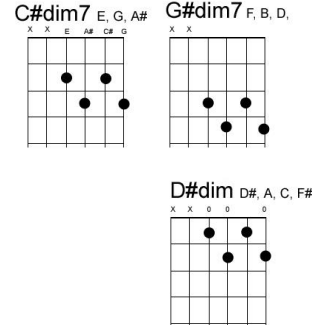

# Any Time

by Herbert Happy Lawson (1921)

(D F#7b5) **B7 B7** **E7 E7** (E7 E7 D#7 E7)  
 An y time you're feeling lonely  
**A7 A7** **D D**  
 Anytime you're feeling blue  
**G Gm6** **D7**(D D7 C#7 C7) **B7**  
 Anytime you feel down hearted  
**E7 E7** **A A7**(½) **D**(¼) **F#7b5**(¼)  
 That will prove your love for me is true An y

**B7 B7** **E7 E7** (E7 E7 D#7 E7)  
 Any time you're thinking 'bout me  
**A7 A7**(½) (A G#7 G7)(½) **F#7 F#7** (F#7 F#7 F7 F#7)  
 That's the time I'll be thinking of you  
**B7 B7** **E7 E7**(½) **G#dim7**(½)  
 So anytime you say you want me back again that's the  
**A7 A7** **D**(½) **D#dim**(½) **A7**(½) N.C.  
 That's the time I'll come back home to you

(D F#7b5) **B7 B7** **E7 E7** (E7 E7 D#7 E7)  
 An y time your world gets lonely  
**A7 A7** **D D**  
 And you find true friends are few  
**G Gm6** **D7**(D D7 C#7 C7) **B7**  
 Anytime you see a rainbow  
**E7 E7** **A A7**(½) **D**(¼) **F#7b5**(¼)  
 That will be a sign the storm is through An y

**B7 B7** **E7 E7** (E7 E7 D#7 E7)  
 time will be the right time  
**A7 A7**(½) (A G#7 G7)(½) **F#7 F#7** (F#7 F#7 F7 F#7)  
 Anytime at all will do  
**B7 B7** **E7 E7**(½) **G#dim7**(½)  
 So anytime you say you want on ly my love  
**A7 A7** **D**(½) **G**(½) **D**(hold)  
 That's the time I'll come back home to you